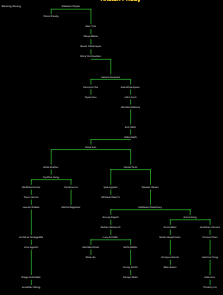

Kristen Paddy